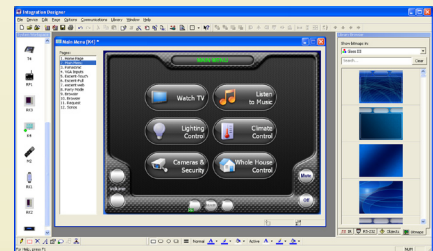

Other RTI Products

T1-B	Universal System Controller
M2	Universal System Controller
T2-B	Universal System Controller
T2-Cs	Universal System Controller
T2-C	Universal System Controller
T3-V	Universal System Controller
T4	Universal System Controller
U1	Weather Resistant Controller
RKM-1	In-Wall Multi-Room Audio Keypad
RK1	In-Wall Keypad Controller
RK2	In-Wall Touchscreen Controller
RK3	In-Wall Touchscreen Controller
K4	In-Wall Touchscreen Controller
ZM-24	2.4GHz Transceiver Module
IR-PRO	Infrared Capture System

Integration Designer® Programming Software