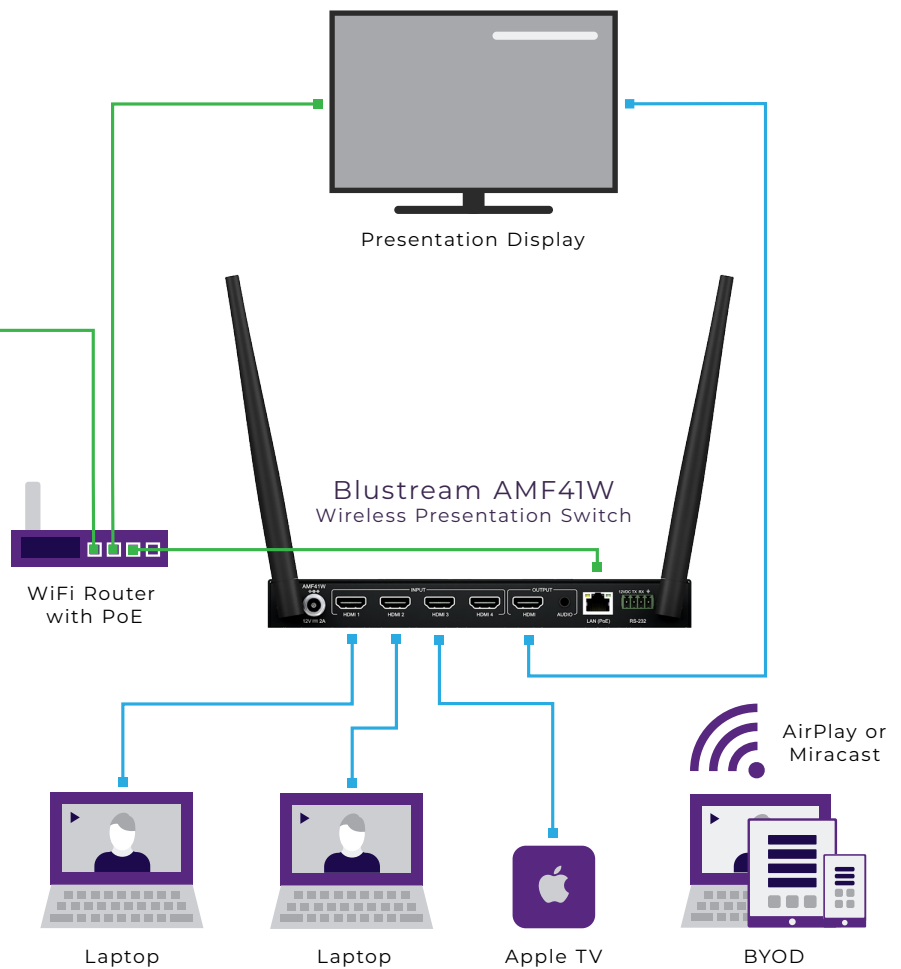

### Simple, Intuitive Control for Ad Hoc Meetings and Collaboration

Huddle spaces are great for popup meetings, where simplicity and cost-effectiveness are key. RTI empowers frequently changing users with intuitive control and easy collaboration on the fly.

## FEATURES

- Customized user interface on inwall touchpanel for easy, intuitive control.
- Custom engraved buttons enable intuitive control via 5 hard keys.
- All-in-one touchpanel with built-in control processor delivers full control over the AV and offers room for future expansion.
- Time-based events ensure devices are powered on or off.
- HDMI Switcher delivers high-resolution video signals from up to four laptops or video sources to the presentation display and can be controlled via KX4 or the front panel buttons on the unit.
- RTiQ remote diagnostics automatically reports issues.

## RTI Product List

QTY.	PRODUCT	DESCRIPTION
1	KX4 4" In-wall Universal System Controller	Enables control of display and HDMI switcher via built-in touchpanel and RTiPanel App.
1	RTiPanel License	Unlimited license - Allows multiple mobile devices to control system, including Apple iOS®, Android® and Windows® PC.
1	AMF-41W	4x1 HDMI Wireless Multiformat Presentation Switch

## Other Product List

QTY.	PRODUCT	DESCRIPTION
1	LC Display	Displays presentation, video conferencing and shared content in high resolution.
1	WiFi Router with PoE	Enables Ethernet control via RTiPanel App and control of LC display. Powers KX4 and AMF-41W via PoE.