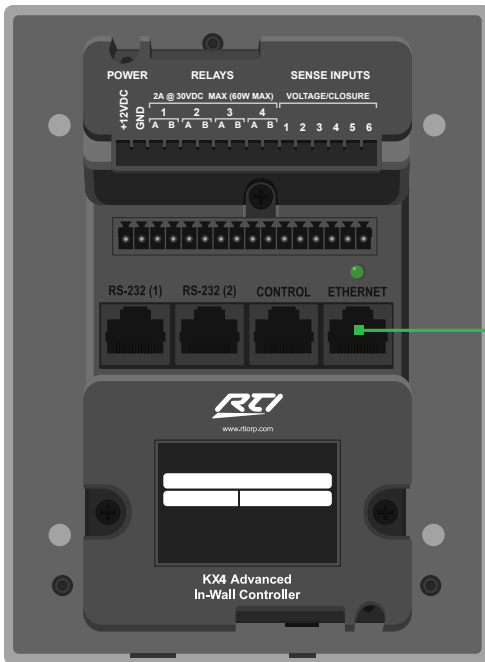

## FEATURES

- Customized user interface on inwall touchpanel for easy, intuitive control.
- Custom engraved buttons enable intuitive control via 5 hard keys.
- All-in-one touchpanel with built-in control processor delivers full control over the AV and offers room for future expansion.
- Time-based events ensure devices are powered on or off.
- HDMI Switcher delivers high-resolution video signals from up to four laptops or video sources to the presentation display and can be controlled via KX4 or the front panel buttons on the unit.
- RTiQ remote diagnostics automatically reports issues.