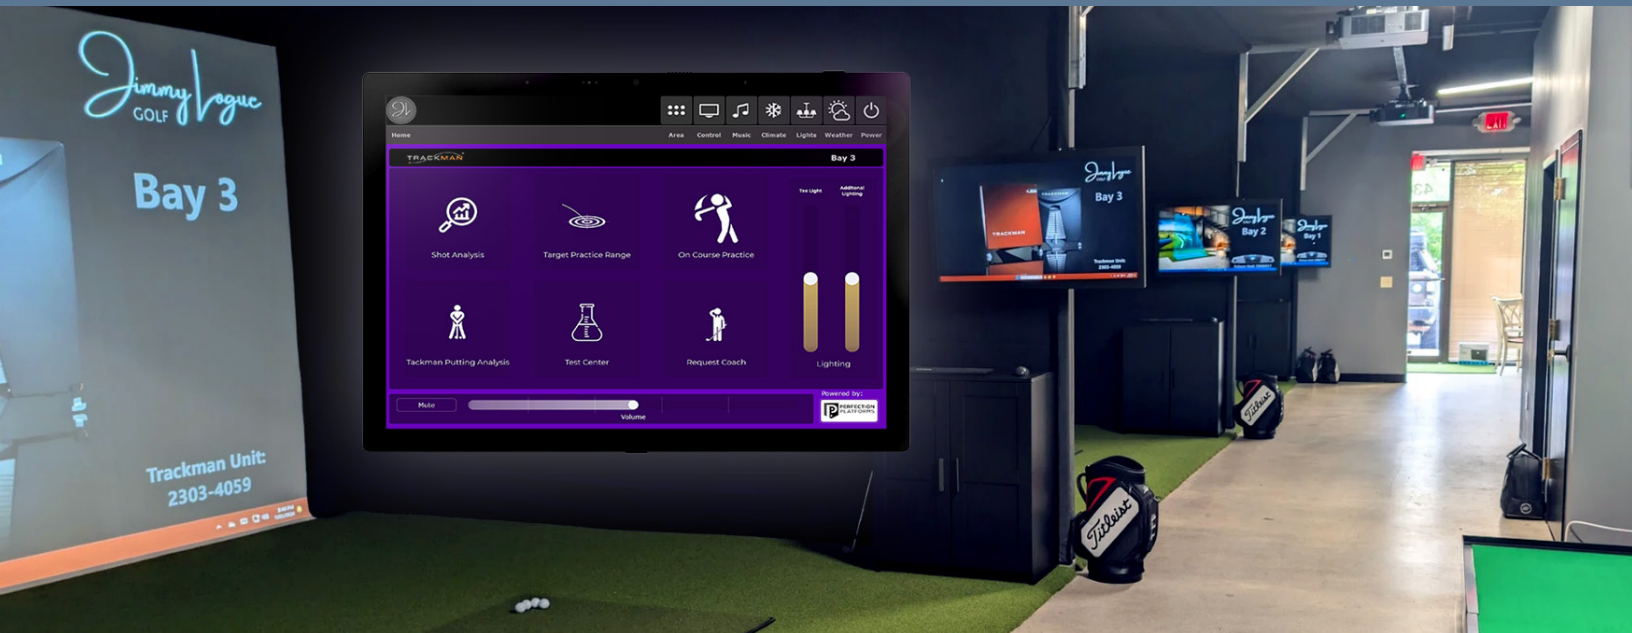

ELEVATING THE GOLF TRAINING EXPERIENCE WITH SEAMLESS AV INTEGRATION

Lime Wire Automation Brings Advanced Control to Jimmy Logue Golf's State-of-the-Art Facility

As the golf industry continues to evolve, the expectations for high-performance training facilities have never been higher. For Jimmy Logue, the renowned golf pro at Muirfield Village Golf Course, delivering an exceptional experience for players and coaches was the driving force behind his new state-of-the-art golf training facility in Dublin, Ohio.

Logue tapped leading integration firm Lime Wire Automation to design and implement a sophisticated, user-friendly control and automation system that would elevate every aspect of the facility. The goal was to create a seamless, technology-driven environment that would allow coaches to focus on honing their students' skills, rather than grappling with complex AV systems.

"Jimmy Logue Golf Lab needed a solution for secure, integrated, and user-friendly access control, AV distribution, and overall system management," explained Nic Harper, CTO at Lime Wire Automation. "Our approach was to integrate all the technologies through the RTI system to create an ideal training environment, while ensuring the system was simple enough for anyone to operate."

One key requirement was enabling coaches to view any of the golf bays from the facility's central office. Lime Wire achieved this by integrating KVM (Keyboard, Video, Mouse) functionality into the touchscreen control interfaces powered by the RTI system. This gives Logue and his team the ability to monitor and even control the simulation bays from a central location. This also enables real-time feedback to assist clients in improving their performance.