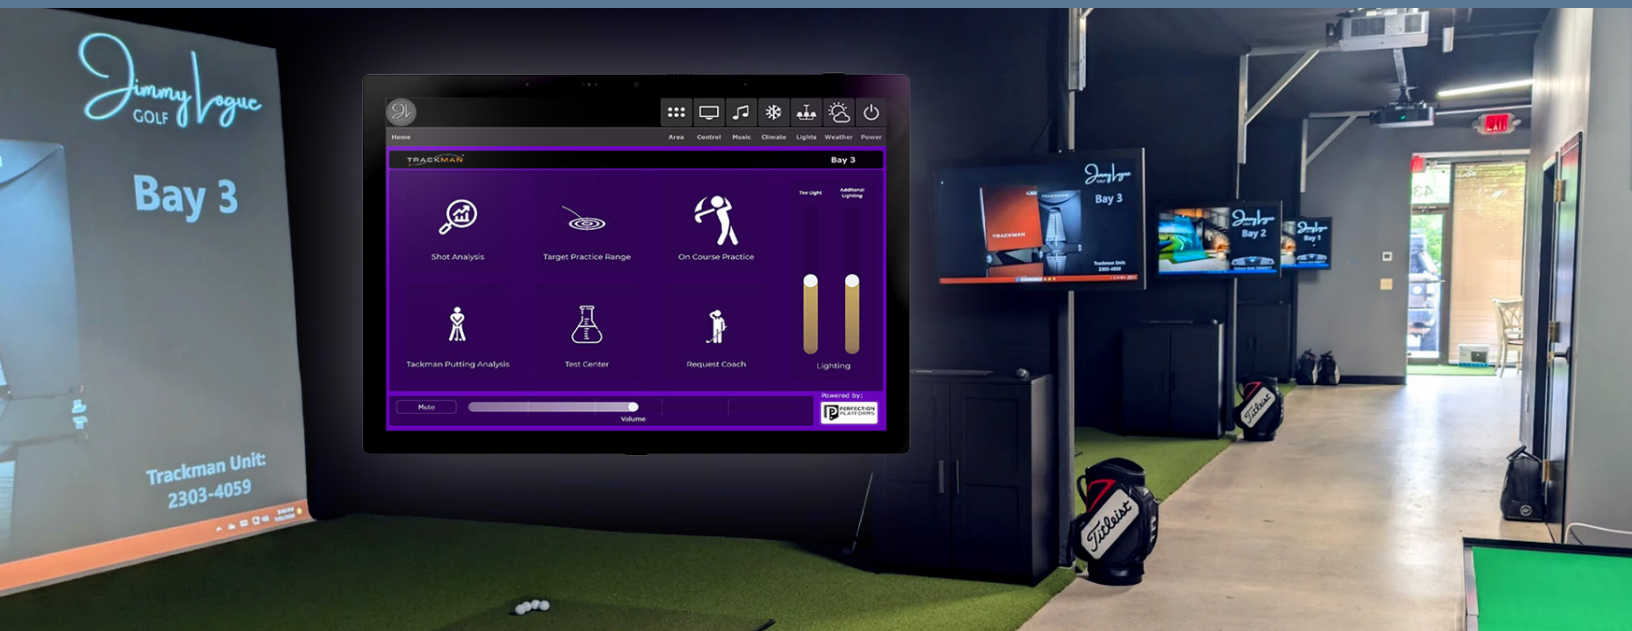

ELEVATING THE GOLF TRAINING EXPERIENCE WITH SEAMLESS AV INTEGRATION

Lime Wire Automation Brings Advanced Control to Jimmy Logue Golf's State-of-the-Art Facility

As the golf industry continues to evolve, the expectations for high-performance training facilities have never been higher. For Jimmy Logue, the renowned golf pro at Muirfield Village Golf Course, delivering an exceptional experience for players and coaches was the driving force behind his new state-of-the-art golf training facility in Dublin, Ohio.

Logue tapped leading integration firm Lime Wire Automation to design and implement a sophisticated, user-friendly control and automation system that would elevate every aspect of the facility. The goal was to create a seamless, technology-driven environment that would allow coaches to focus on honing their students' skills, rather than grappling with complex AV systems.

"Jimmy Logue Golf Lab needed a solution for secure, integrated, and user-friendly access control, AV distribution, and overall system management," explained Nic Harper, CTO at Lime Wire Automation. "Our approach was to integrate all the technologies through the RTI system to create an ideal training environment, while ensuring the system was simple enough for anyone to operate."

One key requirement was enabling coaches to view any of the golf bays from the facility's central office. Lime Wire achieved this by integrating KVM (Keyboard, Video, Mouse) functionality into the touchscreen control interfaces powered by the RTI system. This gives Logue and his team the ability to monitor and even control the simulation bays from a central location. This also enables real-time feedback to assist clients in improving their performance.